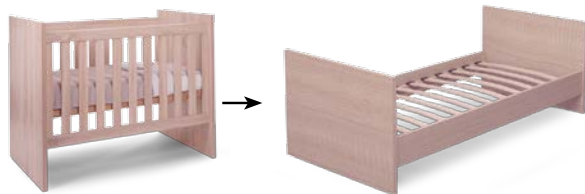

ORACLE OAK

ORIGINAL
LINE

B12000