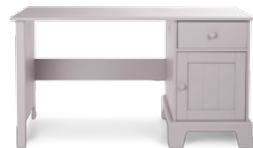

SOLID WOOD
PINE

- **B120CSG** Cot 60 x 120 cm
- **B140CSG** Cot Bed 70 x 140 cm. *Includes slats for Convertible Bed 70 x 140 cm*
- **KO3CSG** Chest 3 Drawers + Extension
- **KOCSG** Chest 1 Drawer, 2 Doors + Extension
- **WRCSG** Wallshelf
- **K2DCSG** Wardrobe, 2 Doors
- **NTCSG** Night Table
- **B200CSG** Junior Bed 90 x 200 cm. *Includes Mattress Base*
- **BCSG** Desk

- ↑ 83 → 128 ↗ 69
- ↑ 83 → 148 ↗ 79
- ↑ 90 → 110 ↗ 60(+15)
- ↑ 33 → 77 ↗ 14
- ↑ 191 → 120 ↗ 65
- ↑ 90 → 110 ↗ 60(+15)
- ↑ 55 → 44 ↗ 36
- ↑ 83 → 208 ↗ 99
- ↑ 75 → 140 ↗ 70

The room is dressed up with 'Patchwork Country'. Discover this cotton collection on p. 46.

BCSG