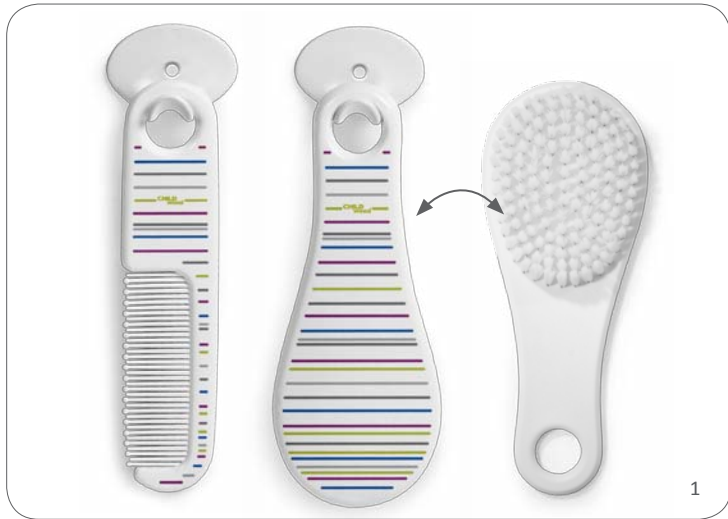

1

2

3

1 CHBCCC Brush & Comb 'Coloured Lines'
2 hooks included

2 CHTHCC Thermometer 'Coloured Lines'
Hook included

3 CHMACC Manicure box 'Coloured Lines'
Box Includes: - Scissor
- Nail file
- Nail clipper
Hook included

NURSERY SET: COLOURED LINES

Also Available

CHCARE Nursery Set 'Coloured Lines'
Set includes: - Brush & comb
- Thermometer
- Manicure box
+ 4 hooks