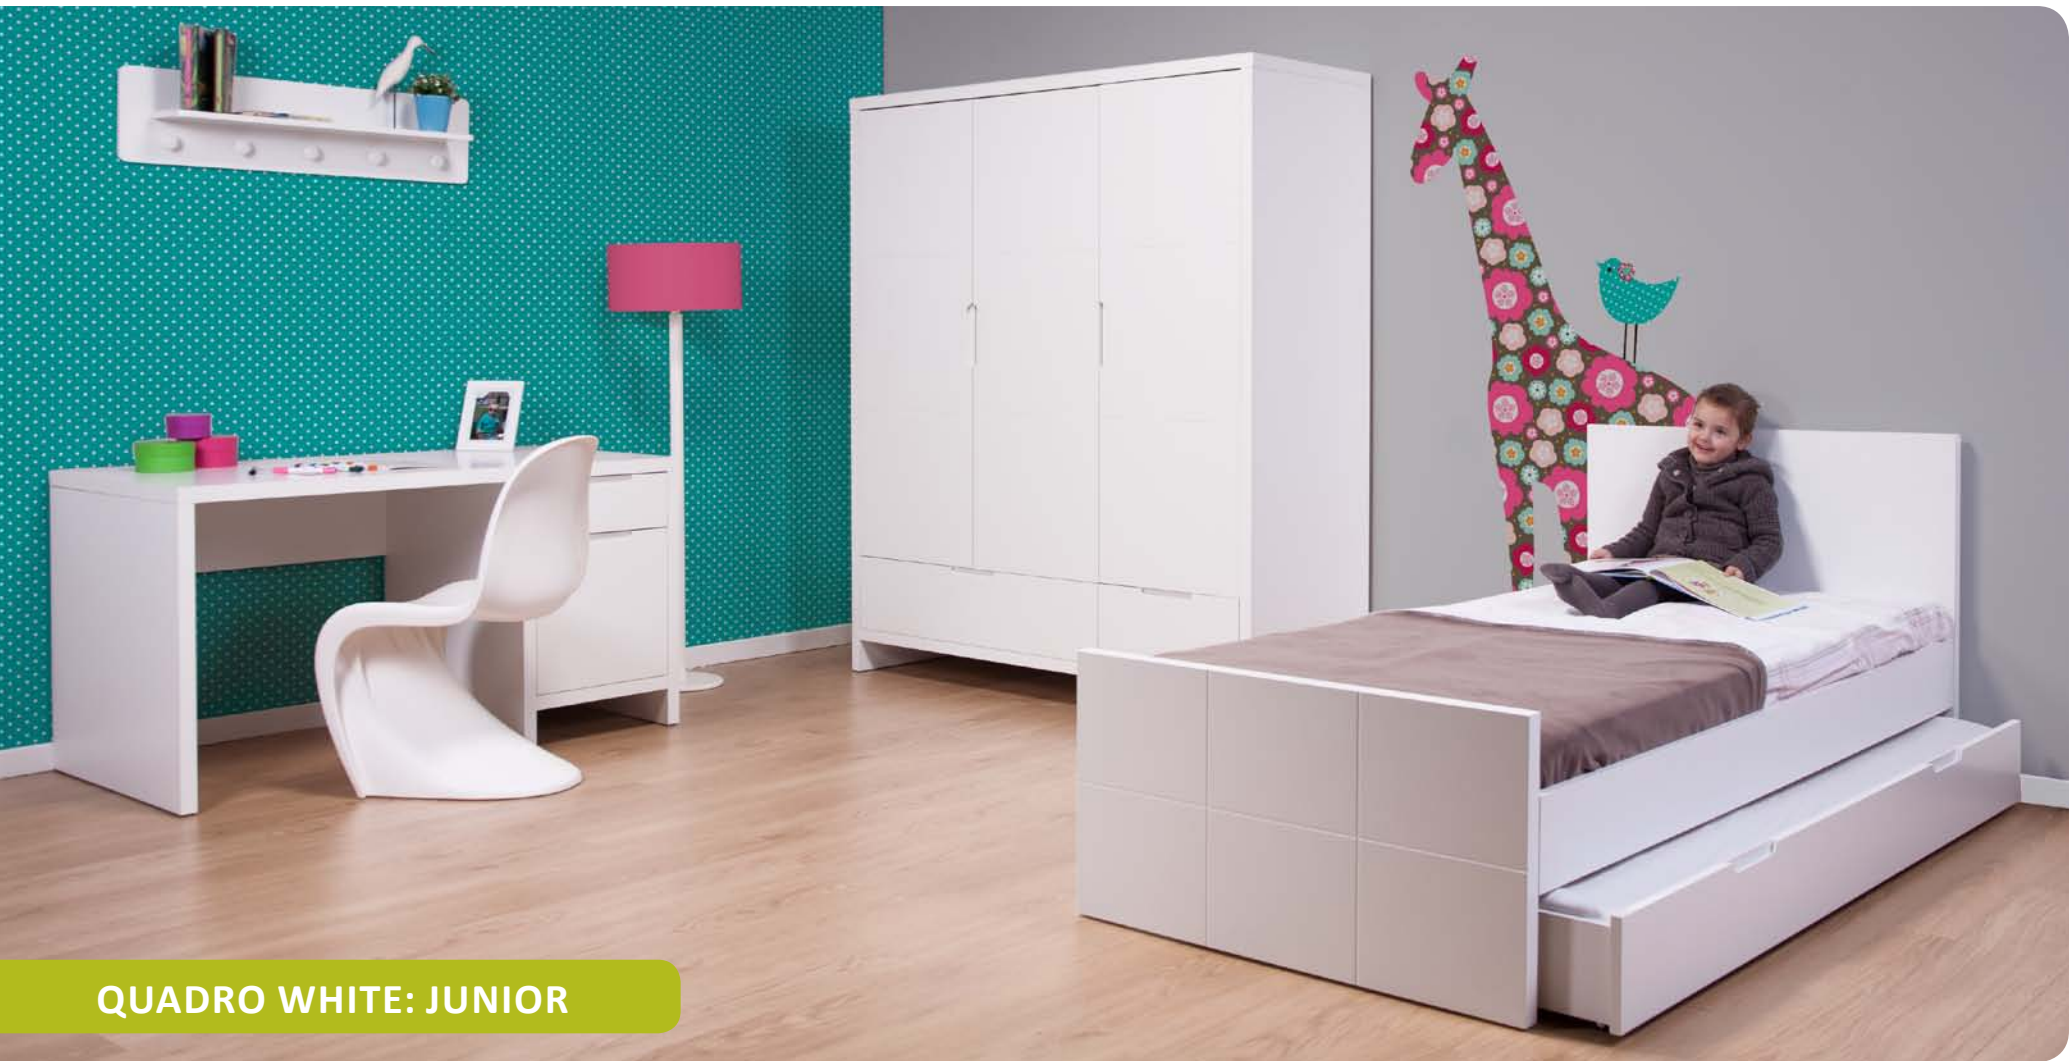

QUADRO WHITE: JUNIOR

ORIGINAL
LINE

MDF