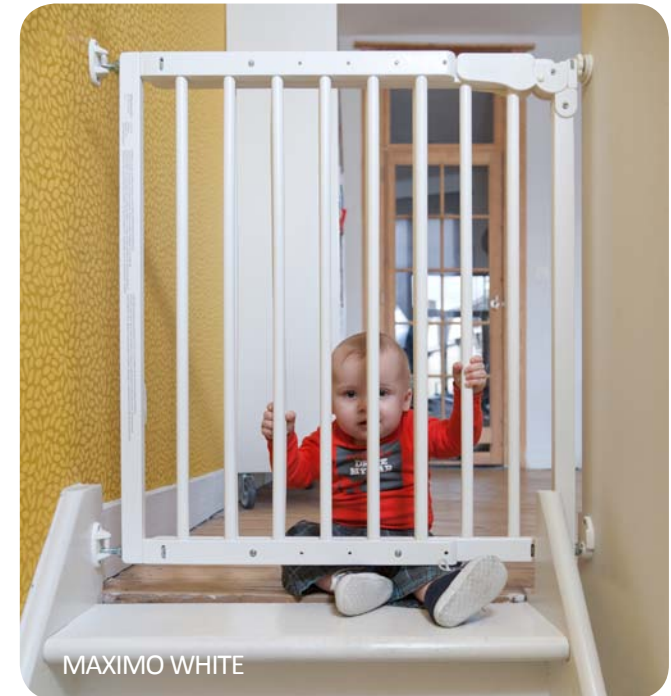

*Door gates are conform EN-1930
All safety gates are 75 cm high*

1 VHO0 Optimo Doorguard Wood
Pressure gate
77 - 83,5 cm, Steel frame

Available in: Nature/ Anthracite

2 VHT Tinto Doorguard Autoclose
 Pressure gate
 73 - 80,5 cm, Steel frame

 Available in: Anthracite

3 VHN Natalo Doorguard Autoclose
 Pressure Gate
 77 - 83,5 cm, Steel frame

 Available in: Natural-Anthracite

4 VHOV7 Extension Set Safety gates
 2 x 7 cm, Steel, Anthracite
 Fits to: Optimo (VHOO), Tinto (VHT)
 & Natalo (VHN)

5 VHOE Y-Spindle: Safety Gate Hook
 Adaptor to fit safety gates on round bars
 Fits only on: Optimo, Tinto & Natalo
 2 pcs/set

STAIR GATES

*Door gates are conform EN-1930
All safety gates are 75 cm high*

1 VHMO

Maximo Door-Stairguard Natural

Screwable
73 - 108 cm

Available in: Natural

2 VHMOW

Maximo Door-Stairguard White

Screwable
73 - 108 cm

Available in: White