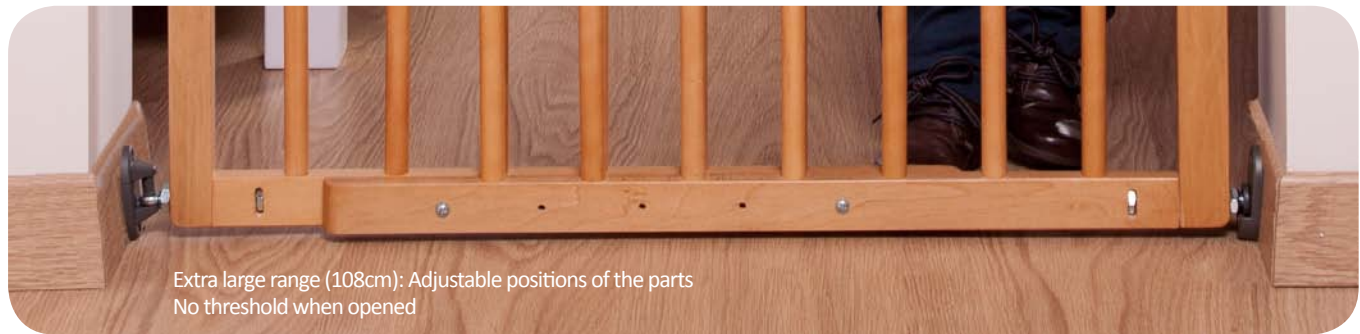

*Door gates are conform EN-1930
All safety gates are 75 cm high*

1 VHO0 Optimo Doorguard Wood
Pressure gate
77 - 83,5 cm, Steel frame

Available in: Nature/ Anthracite

2 VHT Tinto Doorguard Autoclose
 Pressure gate
 73 - 80,5 cm, Steel frame

5 VHOE Y-Spindle: Safety Gate Hook
 Adaptor to fit safety gates on round bars
 Fits only on: Optimo, Tinto & Natalo
 2 pcs/set

STAIR GATES

*Door gates are conform EN-1930
All safety gates are 75 cm high*