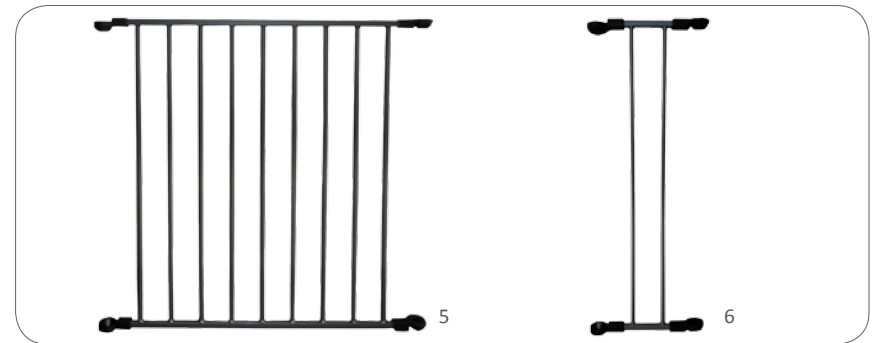

5

6

- 4 VHFG** Hexa Playpen + mattress
6 x 60 cm, Steel frame, Fixation parts included.

Available in: Anthracite

- 5 VHEPAV60** Hexa Extension set 2 x 60 cm
2 x 60 cm, Steel frame in Anthracite.

- 6 VHEPAV20** Hexa Extension set 2 x 20 cm
2 x 20 cm, Steel frame in Anthracite.