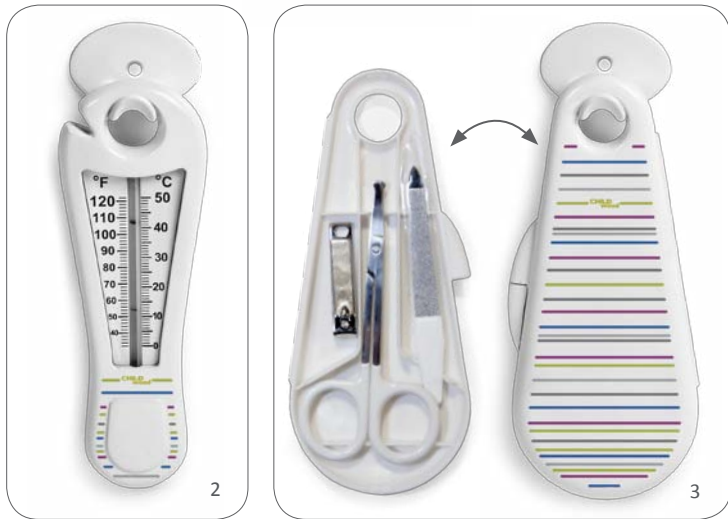

2

3

1 CHBCCC Brush & Comb 'Coloured Lines'
2 hooks included

2 CHTHCC Thermometer 'Coloured Lines'
Hook included

3 CHMACC Manicure box 'Coloured Lines'
Box Includes: - Scissor
- Nail file
- Nail clipper
Hook included