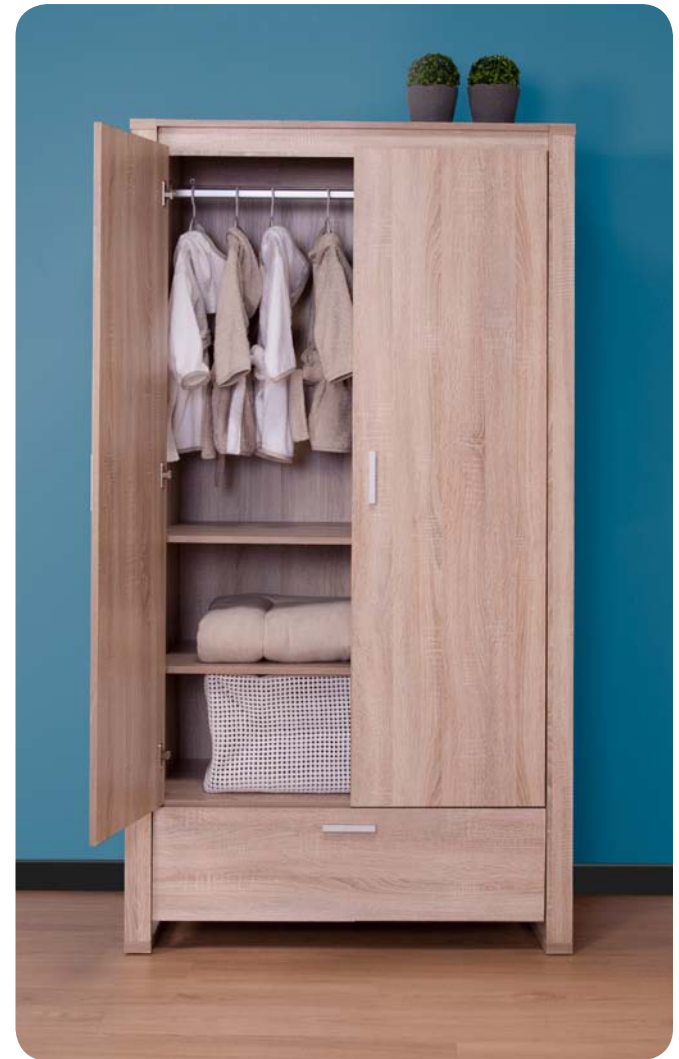

ORACLE OAK

ORIGINAL
LINE

B12000

K000

K2D00

K3DOO

**MDF+
PARTICLE
BOARD**

- B12000** Cot 60 x 120 cm.
Includes Slats & Base for Convertible Bed 90 x200 cm
- K000** Chest 3 Drawers + Changing Unit.
- K2DOO** Wardrobe, 2 Doors, 1 Drawer. *Soft Close Doors*
- K3DOO** Wardrobe, 3 Doors, 2 Drawers. *Soft Close Doors*